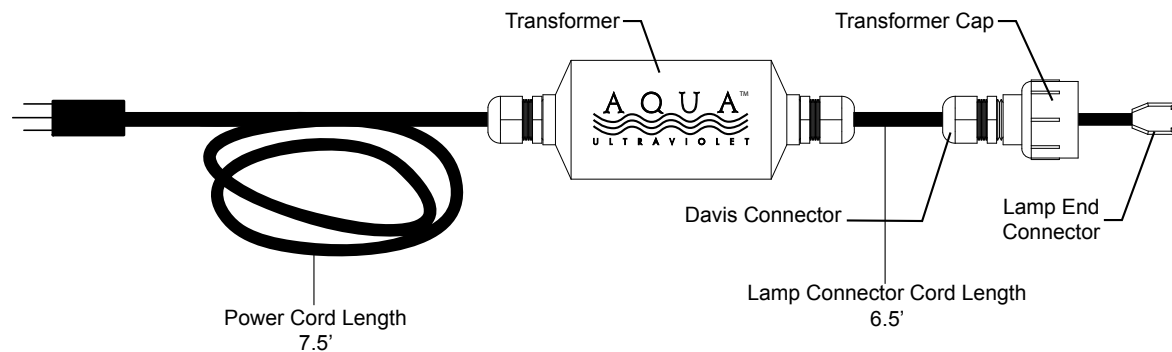

STATUARY TRANSFORMERS

PARTS LIST

PARTS LIST Transformers

PART #	Description
A30019	Frog/Fish 8 Watt Transformer
A30020	Frog/Fish 15 Watt Transformer
A30021	Frog/Fish 25 Watt Transformer
A40109	Davis Connector
A40113	Transformer Cap, Black
A40002	Lamp End Connector