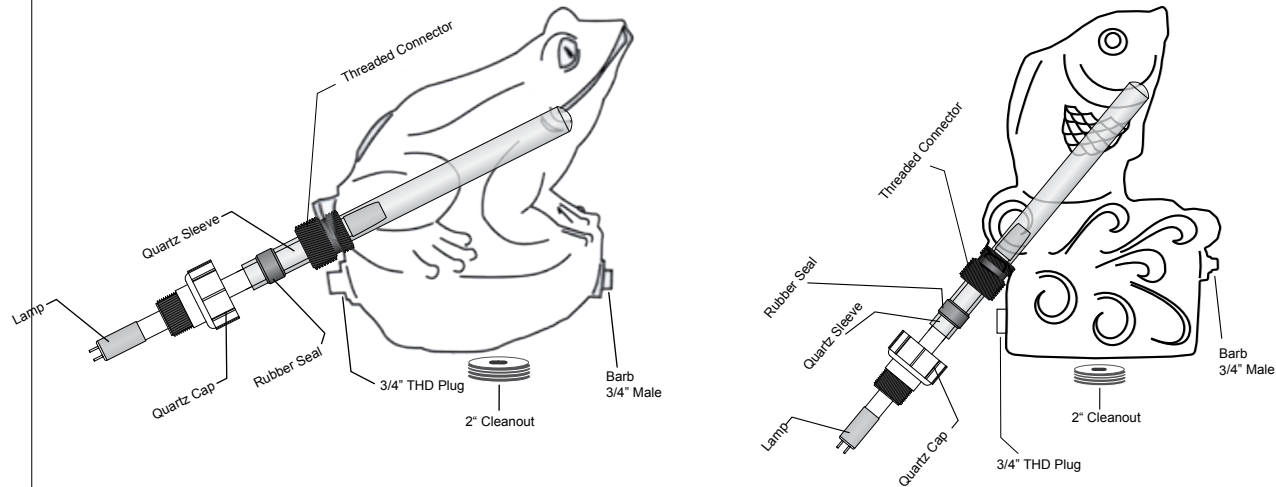

### PARTS LIST STATUARY UNITS

PART #	Description
A40000	Quartz Cap, Black
A40004	Rubber Seal, Purple
A40108	Threaded Connector
A40072	3/4" Threaded Plug
A40074	2" Clean Out Plug
A40054	3/4" Male Barb

UV LAMPS	AQUA <sup>®</sup> ULTRAVIOLET	PART NUMBER
 8 Watt	11-5/8"	A20008
 15 Watt	11-5/8"	A20015
 25 Watt	17-1/2"	A20025

UV QUARTZ SLEEVES	AQUA <sup>®</sup> ULTRAVIOLET	PART NUMBER
 8 Watt	15"	A10008
 15 Watt	15"	A10015
 25 Watt	19"	A10025