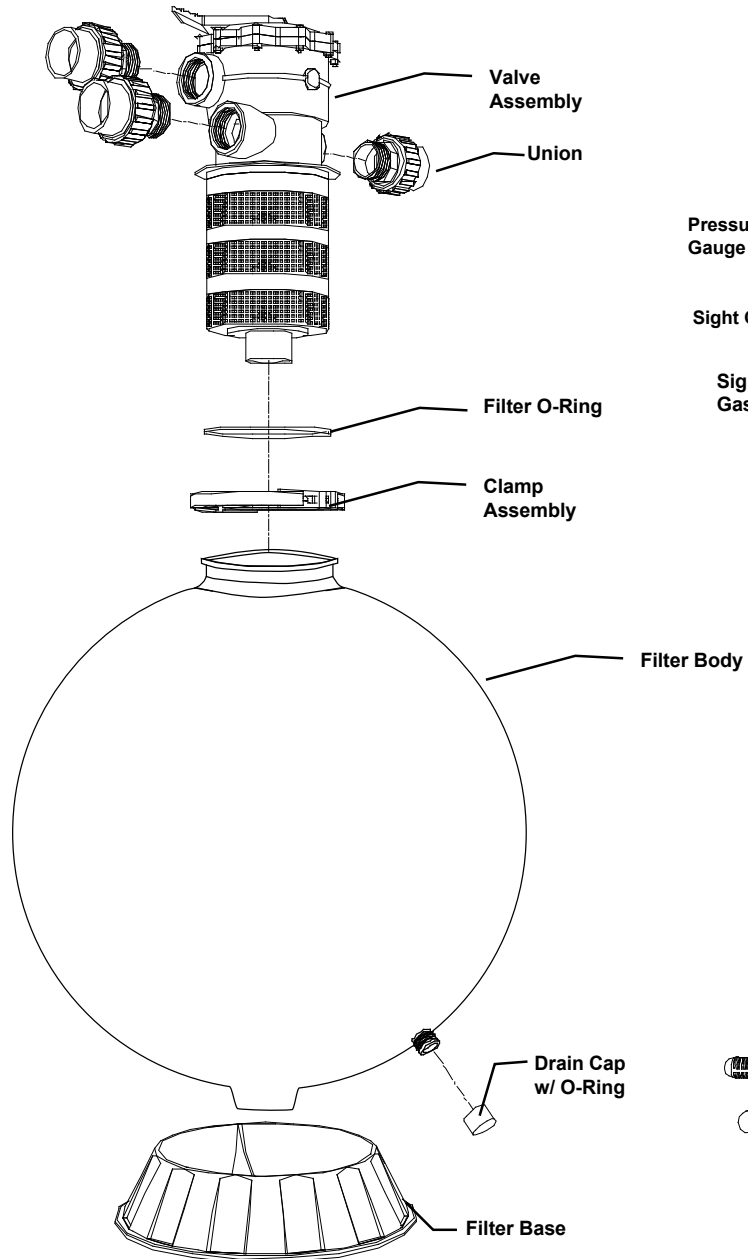

ULTIMA II SERIES BREAKDOWN (Continued)

30,000 Filter (TAN) Assembly

Filter Assembly

Valve Assembly

Lateral Assembly

PARTS LIST

PART #	Description
A50054	Filter Base For Ultima II 20,000 / 30,000 NS
A50069	Drain Cap with O-Ring, 1-3/4"
A50056	Clamp Assembly
A50055	Filter O-Ring
A40084	2" Filter Union
A50062	2" Valve Key Handle Assembly
A50068	2" Valve Cover O-Ring
A50024	Spider Gasket 2" Valve
A50067	2" Handle
A50057	Pressure Gauge
A50040	Sight Glass with Gasket
A50022	Gasket For Sight Glass

PART #	Description
A50052	Filter Base For Ultima II 2000
A50060	Filter Base For Ultima II 4000
A50053	Filter Base For Ultima II 6000
A50058	Filter Base For Ultima II 10,000
A50054	Filter Base For Ultima II 20,000 /30,000 NS
A50042	Drain Cap with O-Ring, 1", Old Style
A50069	Drain Cap with O-Ring, 1-3/4"
A50109	Drain Cap with O-Ring for 1000 filter
A50056	Clamp Assembly
A50055	Filter O-Ring
A40083	1-1/2" Filter Union
A40084	2" Filter Union
A50061	1-1/2" Valve Key Handle Assembly
A50062	2" Valve Key Handle Assembly
A50063	1-1/2" Valve Cover O-Ring
A50068	2" Valve Cover O-Ring
A50024	Spider Gasket 2" Valve
A50064	1-1/2" Handle
A50067	2" Handle
A50057	Pressure Gauge
A50040	Sight Glass with Gasket
A50022	Gasket For Sight Glass
A50108	Clamp Assembly with Screws for 1000 filter

*Spider Gasket comes attached on a 1-1/2" Key Handle Assembly

NOTE: Laterals, Valves, and Media are non saleable items, if you should experience a problem with these items contact our customer service toll free at (800) 454-2725.

ULTIMA II SERIES BREAKDOWN (Continued)

30,000 Filter (BLACK) Assembly

30,000 Top Mount Valve Assembly

PARTS LIST

PART #	Description
A50066	Filter Base For Ultima II 30,000
A50072	Drain Cap with O-Ring
A50056	Clamp Assembly w/ screws
A50032	Filter O-Ring
A40084	2" Filter Union
A50018	Pressure Gauge
A50040	Sight Glass with Gasket
A50022	Gasket For Sight Glass
A50025	2" Valve Cover O-Ring
A50023	Spider Gasket for 30,000 top mount
A50030	2" Handle
A50027	Key Handle Assembly