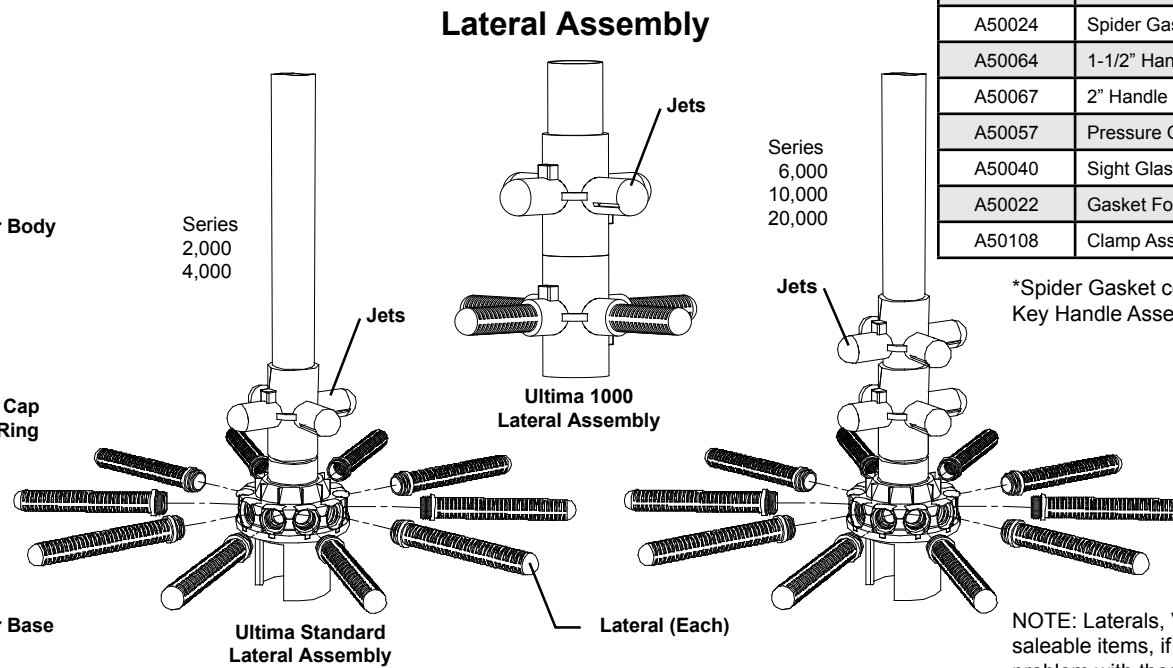

ULTIMA II SERIES BREAKDOWN (Continued)

30,000 Filter (TAN) Assembly

Filter Assembly

Valve Assembly

Lateral Assembly

PARTS LIST

PART #	Description
A50054	Filter Base For Ultima II 20,000 / 30,000 NS
A50069	Drain Cap with O-Ring, 1-3/4"
A50056	Clamp Assembly
A50055	Filter O-Ring
A40084	2" Filter Union
A50062	2" Valve Key Handle Assembly
A50068	2" Valve Cover O-Ring
A50024	Spider Gasket 2" Valve
A50067	2" Handle
A50057	Pressure Gauge
A50040	Sight Glass with Gasket
A50022	Gasket For Sight Glass

PART #	Description
A50052	Filter Base For Ultima II 2000
A50060	Filter Base For Ultima II 4000
A50053	Filter Base For Ultima II 6000
A50058	Filter Base For Ultima II 10,000
A50054	Filter Base For Ultima II 20,000 /30,000 NS
A50042	Drain Cap with O-Ring, 1", Old Style
A50069	Drain Cap with O-Ring, 1-3/4"
A50109	Drain Cap with O-Ring for 1000 filter
A50056	Clamp Assembly
A50055	Filter O-Ring
A40083	1-1/2" Filter Union
A40084	2" Filter Union
A50061	1-1/2" Valve Key Handle Assembly
A50062	2" Valve Key Handle Assembly
A50063	1-1/2" Valve Cover O-Ring
A50068	2" Valve Cover O-Ring
A50024	Spider Gasket 2" Valve
A50064	1-1/2" Handle
A50067	2" Handle
A50057	Pressure Gauge
A50040	Sight Glass with Gasket
A50022	Gasket For Sight Glass
A50108	Clamp Assembly with Screws for 1000 filter

*Spider Gasket comes attached on a 1-1/2" Key Handle Assembly

NOTE: Laterals, Valves, and Media are non saleable items, if you should experience a problem with these items contact our customer service toll free at (800) 454-2725.

ULTIMA II SERIES BREAKDOWN (Continued)

30,000 Filter (BLACK) Assembly

30,000 Top Mount Valve Assembly

PARTS LIST

PART #	Description
A50066	Filter Base For Ultima II 30,000
A50072	Drain Cap with O-Ring
A50056	Clamp Assembly w/ screws
A50032	Filter O-Ring
A40084	2" Filter Union
A50018	Pressure Gauge
A50040	Sight Glass with Gasket
A50022	Gasket For Sight Glass
A50025	2" Valve Cover O-Ring
A50023	Spider Gasket for 30,000 top mount
A50030	2" Handle
A50027	Key Handle Assembly