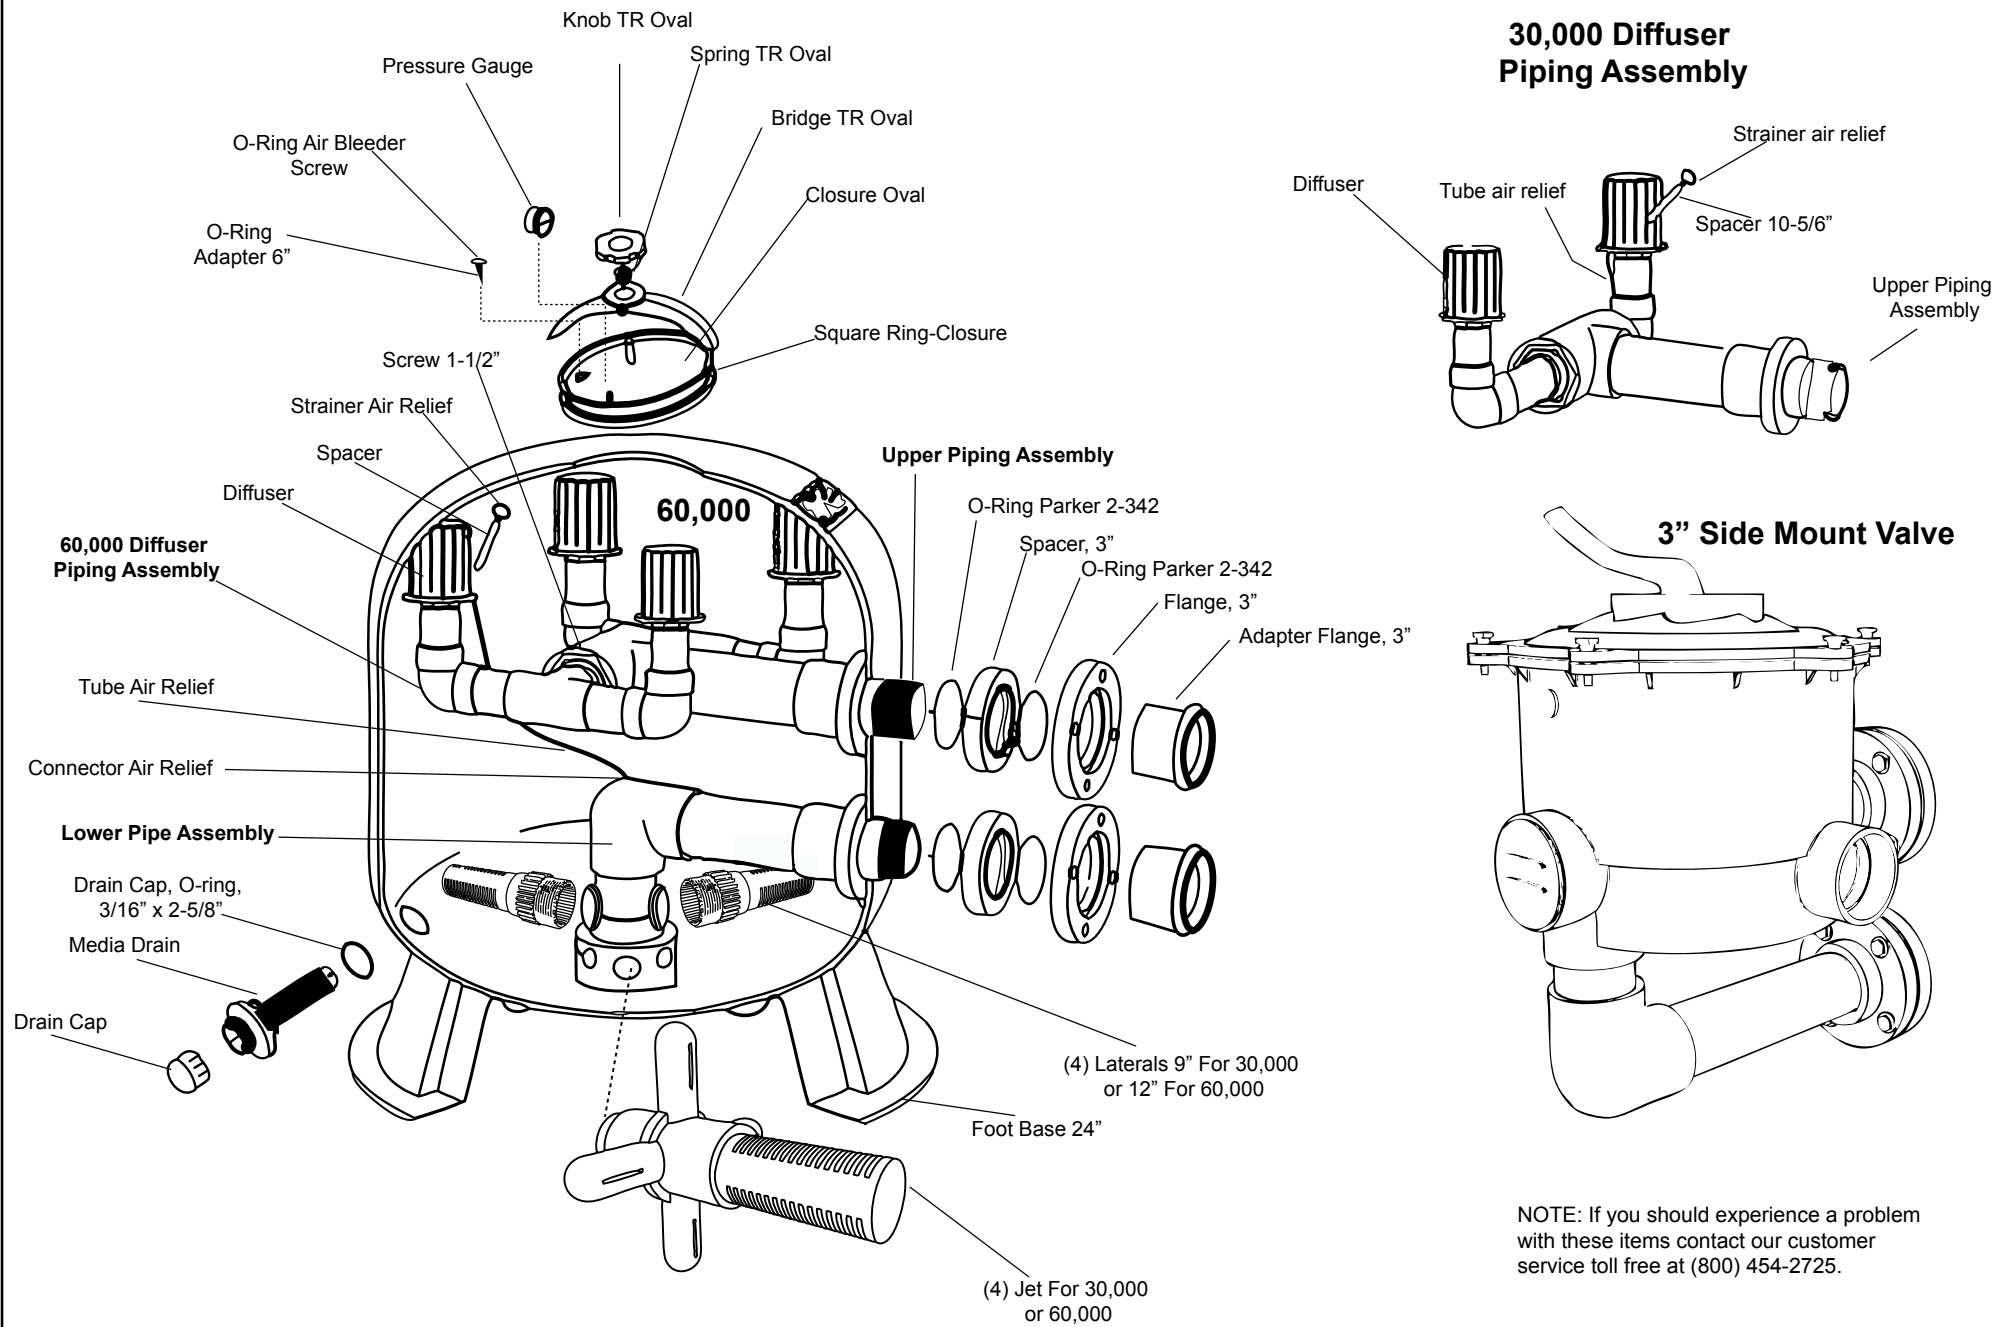

ULTIMA II PRO SERIES 3" SIDE MOUNT BREAKDOWN

NOTE: If you should experience a problem with these items contact our customer service toll free at (800) 454-2725.