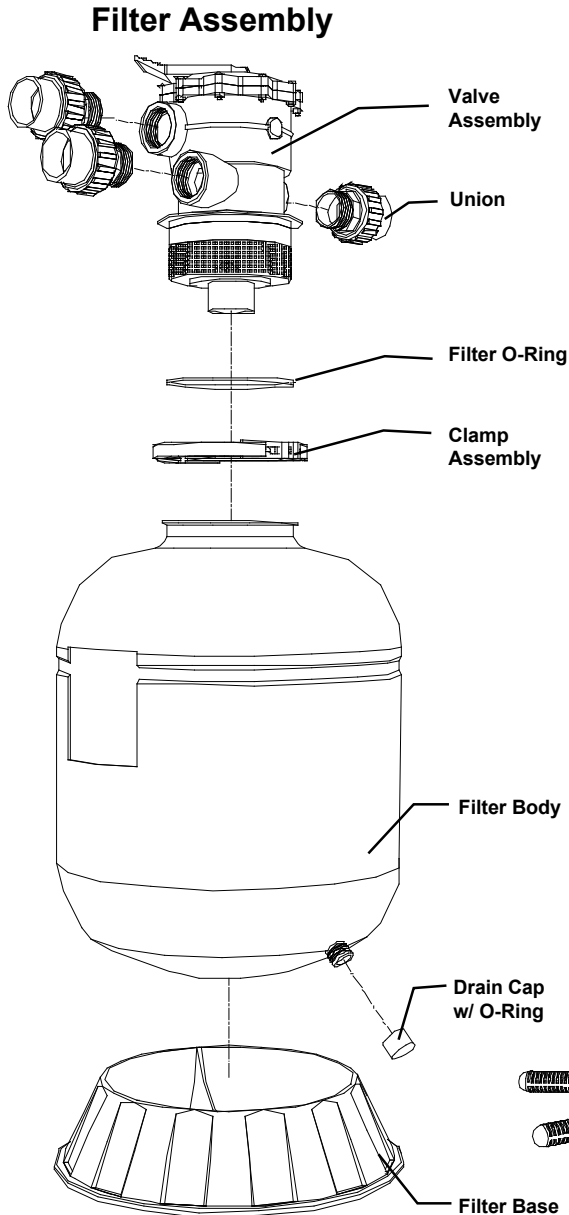

ULTIMA II SERIES BREAKDOWN (Continued)

30,000 Filter (TAN) Assembly

Filter Assembly

Valve Assembly

Lateral Assembly

PARTS LIST

PART #	Description
A50054	Filter Base For Ultima II 20,000 / 30,000 NS
A50069	Drain Cap with O-Ring, 1-3/4"
A50056	Clamp Assembly
A50055	Filter O-Ring
A40084	2" Filter Union
A50062	2" Valve Key Handle Assembly
A50068	2" Valve Cover O-Ring
A50024	Spider Gasket 2" Valve
A50067	2" Handle
A50057	Pressure Gauge
A50040	Sight Glass with Gasket
A50022	Gasket For Sight Glass

PART #	Description
A50052	Filter Base For Ultima II 2000
A50060	Filter Base For Ultima II 4000
A50053	Filter Base For Ultima II 6000
A50058	Filter Base For Ultima II 10,000
A50054	Filter Base For Ultima II 20,000 /30,000 NS
A50042	Drain Cap with O-Ring, 1", Old Style
A50069	Drain Cap with O-Ring, 1-3/4"
A50109	Drain Cap with O-Ring for 1000 filter
A50056	Clamp Assembly
A50055	Filter O-Ring
A40083	1-1/2" Filter Union
A40084	2" Filter Union
A50061	1-1/2" Valve Key Handle Assembly
A50062	2" Valve Key Handle Assembly
A50063	1-1/2" Valve Cover O-Ring
A50068	2" Valve Cover O-Ring
A50024	Spider Gasket 2" Valve
A50064	1-1/2" Handle
A50067	2" Handle
A50057	Pressure Gauge
A50040	Sight Glass with Gasket
A50022	Gasket For Sight Glass
A50108	Clamp Assembly with Screws for 1000 filter

*Spider Gasket comes attached on a 1-1/2" Key Handle Assembly

NOTE: Laterals, Valves, and Media are non saleable items, if you should experience a problem with these items contact our customer service toll free at (800) 454-2725.

ULTIMA II SERIES BREAKDOWN (Continued)

30,000 Filter (BLACK) Assembly

30,000 Top Mount Valve Assembly

PARTS LIST

PART #	Description
A50066	Filter Base For Ultima II 30,000
A50072	Drain Cap with O-Ring
A50056	Clamp Assembly w/ screws
A50032	Filter O-Ring
A40084	2" Filter Union
A50018	Pressure Gauge
A50040	Sight Glass with Gasket
A50022	Gasket For Sight Glass
A50025	2" Valve Cover O-Ring
A50023	Spider Gasket for 30,000 top mount
A50030	2" Handle
A50027	Key Handle Assembly