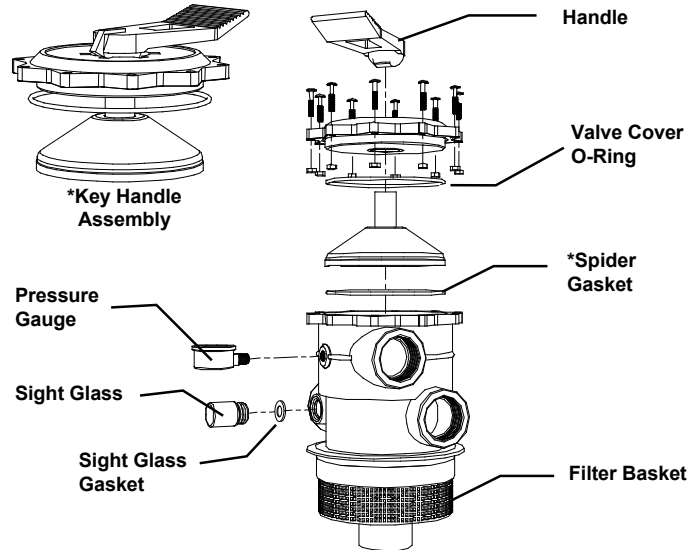

ULTIMA II SERIES BREAKDOWN (Continued)

30,000 Filter (TAN) Assembly

Filter Assembly

Valve Assembly

Lateral Assembly

PARTS LIST

PART #	Description
A50054	Filter Base For Ultima II 20,000 / 30,000 NS
A50069	Drain Cap with O-Ring, 1-3/4"
A50056	Clamp Assembly
A50055	Filter O-Ring
A40084	2" Filter Union
A50062	2" Valve Key Handle Assembly
A50068	2" Valve Cover O-Ring
A50024	Spider Gasket 2" Valve
A50067	2" Handle
A50057	Pressure Gauge
A50040	Sight Glass with Gasket
A50022	Gasket For Sight Glass

NOTE: Laterals, Valves, and Media are non saleable items, if you should experience a problem with these items contact our customer service toll free at (800) 454-2725.

ULTIMA II SERIES BREAKDOWN

PARTS LIST

PART #	Description
A50052	Filter Base For Ultima II 2000
A50060	Filter Base For Ultima II 4000
A50053	Filter Base For Ultima II 6000
A50058	Filter Base For Ultima II 10,000
A50054	Filter Base For Ultima II 20,000 /30,000 NS
A50042	Drain Cap with O-Ring, 1", Old Style
A50069	Drain Cap with O-Ring, 1-3/4"
A50109	Drain Cap with O-Ring for 1000 filter
A50056	Clamp Assembly
A50055	Filter O-Ring
A40083	1-1/2" Filter Union
A40084	2" Filter Union
A50061	1-1/2" Valve Key Handle Assembly
A50062	2" Valve Key Handle Assembly
A50063	1-1/2" Valve Cover O-Ring
A50068	2" Valve Cover O-Ring
A50024	Spider Gasket 2" Valve
A50064	1-1/2" Handle
A50067	2" Handle
A50057	Pressure Gauge
A50040	Sight Glass with Gasket
A50022	Gasket For Sight Glass
A50108	Clamp Assembly with Screws for 1000 filter

ULTIMA II SERIES BREAKDOWN (Continued)

30,000 Filter (BLACK) Assembly

30,000 Top Mount Valve Assembly

PARTS LIST

PART #	Description
A50066	Filter Base For Ultima II 30,000
A50072	Drain Cap with O-Ring
A50056	Clamp Assembly w/ screws
A50032	Filter O-Ring
A40084	2" Filter Union
A50018	Pressure Gauge
A50040	Sight Glass with Gasket
A50022	Gasket For Sight Glass
A50025	2" Valve Cover O-Ring
A50023	Spider Gasket for 30,000 top mount
A50030	2" Handle
A50027	Key Handle Assembly