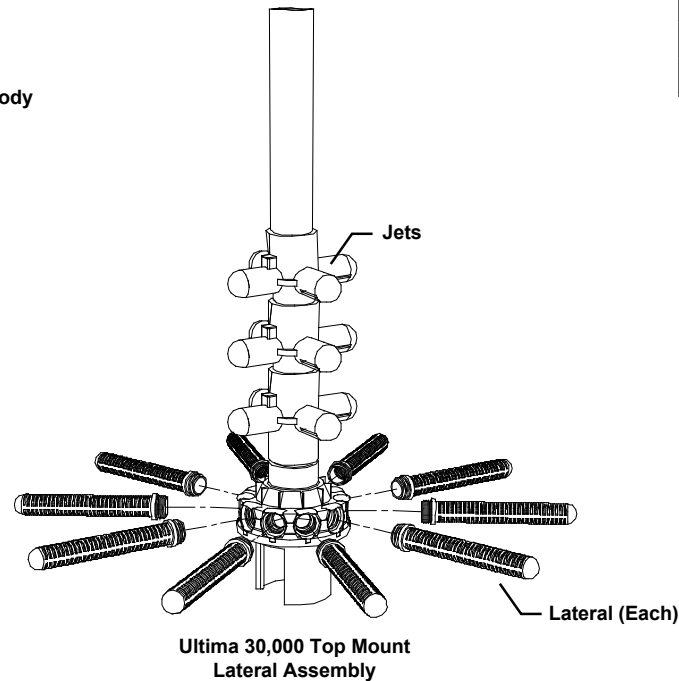

ULTIMA II SERIES BREAKDOWN (Continued)

30,000 Filter (TAN) Assembly

Filter Assembly

Valve Assembly

Lateral Assembly

PARTS LIST

PART #	Description
A50054	Filter Base For Ultima II 20,000 / 30,000 NS
A50069	Drain Cap with O-Ring, 1-3/4"
A50056	Clamp Assembly
A50055	Filter O-Ring
A40084	2" Filter Union
A50062	2" Valve Key Handle Assembly
A50068	2" Valve Cover O-Ring
A50024	Spider Gasket 2" Valve
A50067	2" Handle
A50057	Pressure Gauge
A50040	Sight Glass with Gasket
A50022	Gasket For Sight Glass

PART #	Description
A50052	Filter Base For Ultima II 2000
A50060	Filter Base For Ultima II 4000
A50053	Filter Base For Ultima II 6000
A50058	Filter Base For Ultima II 10,000
A50054	Filter Base For Ultima II 20,000 /30,000 NS
A50042	Drain Cap with O-Ring, 1", Old Style
A50069	Drain Cap with O-Ring, 1-3/4"
A50109	Drain Cap with O-Ring for 1000 filter
A50056	Clamp Assembly
A50055	Filter O-Ring
A40083	1-1/2" Filter Union
A40084	2" Filter Union
A50061	1-1/2" Valve Key Handle Assembly
A50062	2" Valve Key Handle Assembly
A50063	1-1/2" Valve Cover O-Ring
A50068	2" Valve Cover O-Ring
A50024	Spider Gasket 2" Valve
A50064	1-1/2" Handle
A50067	2" Handle
A50057	Pressure Gauge
A50040	Sight Glass with Gasket
A50022	Gasket For Sight Glass
A50108	Clamp Assembly with Screws for 1000 filter

*Spider Gasket comes attached on a 1-1/2" Key Handle Assembly

NOTE: Laterals, Valves, and Media are non saleable items, if you should experience a problem with these items contact our customer service toll free at (800) 454-2725.

ULTIMA II SERIES BREAKDOWN (Continued)

30,000 Filter (BLACK) Assembly

30,000 Top Mount Valve Assembly

PARTS LIST

PART #	Description
A50066	Filter Base For Ultima II 30,000
A50072	Drain Cap with O-Ring
A50056	Clamp Assembly w/ screws
A50032	Filter O-Ring
A40084	2" Filter Union
A50018	Pressure Gauge
A50040	Sight Glass with Gasket
A50022	Gasket For Sight Glass
A50025	2" Valve Cover O-Ring
A50023	Spider Gasket for 30,000 top mount
A50030	2" Handle
A50027	Key Handle Assembly