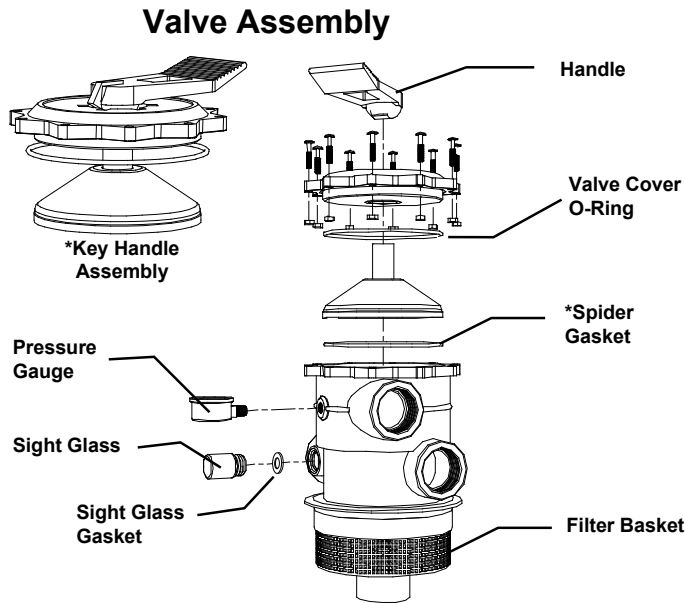

ULTIMA II SERIES BREAKDOWN (Continued)

30,000 Filter (TAN) Assembly

Filter Assembly

Valve Assembly

Lateral Assembly

PARTS LIST

PART #	Description
A50054	Filter Base For Ultima II 20,000 / 30,000 NS
A50069	Drain Cap with O-Ring, 1-3/4"
A50056	Clamp Assembly
A50055	Filter O-Ring
A40084	2" Filter Union
A50062	2" Valve Key Handle Assembly
A50068	2" Valve Cover O-Ring
A50024	Spider Gasket 2" Valve
A50067	2" Handle
A50057	Pressure Gauge
A50040	Sight Glass with Gasket
A50022	Gasket For Sight Glass

NOTE: Laterals, Valves, and Media are non saleable items, if you should experience a problem with these items contact our customer service toll free at (800) 454-2725.

ULTIMA II SERIES BREAKDOWN

PARTS LIST

PART #	Description
A50052	Filter Base For Ultima II 2000
A50060	Filter Base For Ultima II 4000
A50053	Filter Base For Ultima II 6000
A50058	Filter Base For Ultima II 10,000
A50054	Filter Base For Ultima II 20,000 /30,000 NS
A50042	Drain Cap with O-Ring, 1", Old Style
A50069	Drain Cap with O-Ring, 1-3/4"
A50109	Drain Cap with O-Ring for 1000 filter
A50056	Clamp Assembly
A50055	Filter O-Ring
A40083	1-1/2" Filter Union
A40084	2" Filter Union
A50061	1-1/2" Valve Key Handle Assembly
A50062	2" Valve Key Handle Assembly
A50063	1-1/2" Valve Cover O-Ring
A50068	2" Valve Cover O-Ring
A50024	Spider Gasket 2" Valve
A50064	1-1/2" Handle
A50067	2" Handle
A50057	Pressure Gauge
A50040	Sight Glass with Gasket
A50022	Gasket For Sight Glass
A50108	Clamp Assembly with Screws for 1000 filter

*Spider Gasket comes attached on a 1-1/2" Key Handle Assembly

NOTE: Laterals, Valves, and Media are non saleable items, if you should experience a problem with these items contact our customer service toll free at (800) 454-2725.