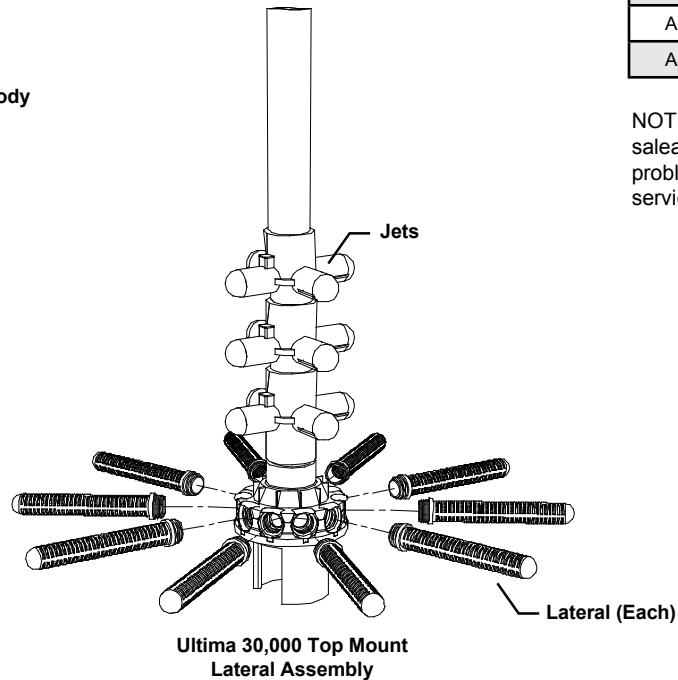

ULTIMA II SERIES BREAKDOWN (Continued)

30,000 Filter (TAN) Assembly

Filter Assembly

Valve Assembly

Lateral Assembly

PARTS LIST

PART #	Description
A50054	Filter Base For Ultima II 20,000 / 30,000 NS
A50069	Drain Cap with O-Ring, 1-3/4"
A50056	Clamp Assembly
A50055	Filter O-Ring
A40084	2" Filter Union
A50062	2" Valve Key Handle Assembly
A50068	2" Valve Cover O-Ring
A50024	Spider Gasket 2" Valve
A50067	2" Handle
A50057	Pressure Gauge
A50040	Sight Glass with Gasket
A50022	Gasket For Sight Glass

PART #	Description
A50052	Filter Base For Ultima II 2000
A50060	Filter Base For Ultima II 4000
A50053	Filter Base For Ultima II 6000
A50058	Filter Base For Ultima II 10,000
A50054	Filter Base For Ultima II 20,000 /30,000 NS
A50042	Drain Cap with O-Ring, 1", Old Style
A50069	Drain Cap with O-Ring, 1-3/4"
A50109	Drain Cap with O-Ring for 1000 filter
A50056	Clamp Assembly
A50055	Filter O-Ring
A40083	1-1/2" Filter Union
A40084	2" Filter Union
A50061	1-1/2" Valve Key Handle Assembly
A50062	2" Valve Key Handle Assembly
A50063	1-1/2" Valve Cover O-Ring
A50068	2" Valve Cover O-Ring
A50024	Spider Gasket 2" Valve
A50064	1-1/2" Handle
A50067	2" Handle
A50057	Pressure Gauge
A50040	Sight Glass with Gasket
A50022	Gasket For Sight Glass
A50108	Clamp Assembly with Screws for 1000 filter

*Spider Gasket comes attached on a 1-1/2" Key Handle Assembly

NOTE: Laterals, Valves, and Media are non saleable items, if you should experience a problem with these items contact our customer service toll free at (800) 454-2725.

ULTIMA II SERIES BREAKDOWN (Continued)

30,000 Filter (BLACK) Assembly

30,000 Top Mount Valve Assembly

PARTS LIST

PART #	Description
A50066	Filter Base For Ultima II 30,000
A50072	Drain Cap with O-Ring
A50056	Clamp Assembly w/ screws
A50032	Filter O-Ring
A40084	2" Filter Union
A50018	Pressure Gauge
A50040	Sight Glass with Gasket
A50022	Gasket For Sight Glass
A50025	2" Valve Cover O-Ring
A50023	Spider Gasket for 30,000 top mount
A50030	2" Handle
A50027	Key Handle Assembly