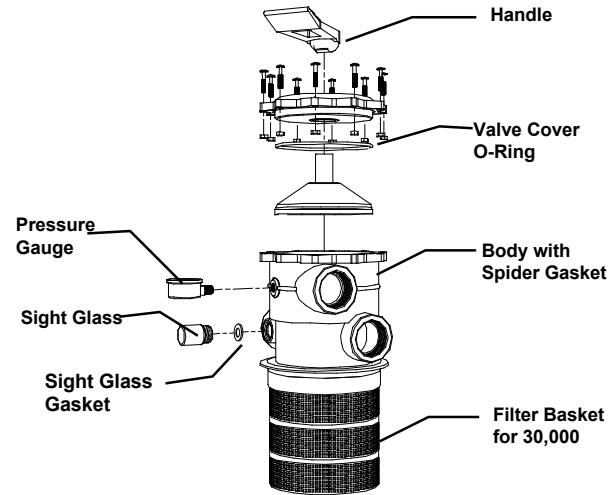

PART #	Description
A50052	Filter Base For Ultima II 2000
A50060	Filter Base For Ultima II 4000
A50053	Filter Base For Ultima II 6000
A50058	Filter Base For Ultima II 10,000
A50054	Filter Base For Ultima II 20,000 /30,000 NS
A50042	Drain Cap with O-Ring, 1", Old Style
A50069	Drain Cap with O-Ring, 1-3/4"
A50109	Drain Cap with O-Ring for 1000 filter
A50056	Clamp Assembly
A50055	Filter O-Ring
A40083	1-1/2" Filter Union
A40084	2" Filter Union
A50061	1-1/2" Valve Key Handle Assembly
A50062	2" Valve Key Handle Assembly
A50063	1-1/2" Valve Cover O-Ring
A50068	2" Valve Cover O-Ring
A50024	Spider Gasket 2" Valve
A50064	1-1/2" Handle
A50067	2" Handle
A50057	Pressure Gauge
A50040	Sight Glass with Gasket
A50022	Gasket For Sight Glass
A50108	Clamp Assembly with Screws for 1000 filter

*Spider Gasket comes attached on a 1-1/2" Key Handle Assembly

NOTE: Laterals, Valves, and Media are non saleable items, if you should experience a problem with these items contact our customer service toll free at (800) 454-2725.

ULTIMA II SERIES BREAKDOWN (Continued)

30,000 Filter (BLACK) Assembly

30,000 Top Mount Valve Assembly

PARTS LIST

PART #	Description
A50066	Filter Base For Ultima II 30,000
A50072	Drain Cap with O-Ring
A50056	Clamp Assembly w/ screws
A50032	Filter O-Ring
A40084	2" Filter Union
A50018	Pressure Gauge
A50040	Sight Glass with Gasket
A50022	Gasket For Sight Glass
A50025	2" Valve Cover O-Ring
A50023	Spider Gasket for 30,000 top mount
A50030	2" Handle
A50027	Key Handle Assembly