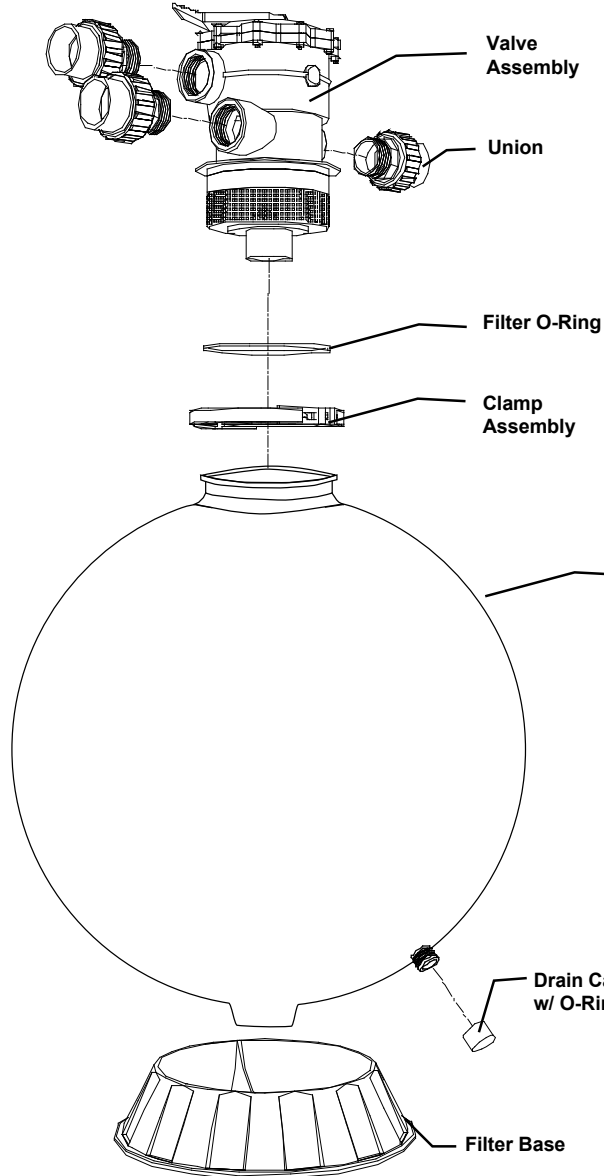

ULTIMA II SERIES BREAKDOWN (Continued)

30,000 Filter (TAN) Assembly

Filter Assembly

Valve Assembly

Lateral Assembly

PARTS LIST

PART #	Description
A50054	Filter Base For Ultima II 20,000 / 30,000 NS
A50069	Drain Cap with O-Ring, 1-3/4"
A50056	Clamp Assembly
A50055	Filter O-Ring
A40084	2" Filter Union
A50062	2" Valve Key Handle Assembly
A50068	2" Valve Cover O-Ring
A50024	Spider Gasket 2" Valve
A50067	2" Handle
A50057	Pressure Gauge
A50040	Sight Glass with Gasket
A50022	Gasket For Sight Glass

PART #	Description
A50052	Filter Base For Ultima II 2000
A50060	Filter Base For Ultima II 4000
A50053	Filter Base For Ultima II 6000
A50058	Filter Base For Ultima II 10,000
A50054	Filter Base For Ultima II 20,000 /30,000 NS
A50042	Drain Cap with O-Ring, 1", Old Style
A50069	Drain Cap with O-Ring, 1-3/4"
A50109	Drain Cap with O-Ring for 1000 filter
A50056	Clamp Assembly
A50055	Filter O-Ring
A40083	1-1/2" Filter Union
A40084	2" Filter Union
A50061	1-1/2" Valve Key Handle Assembly
A50062	2" Valve Key Handle Assembly
A50063	1-1/2" Valve Cover O-Ring
A50068	2" Valve Cover O-Ring
A50024	Spider Gasket 2" Valve
A50064	1-1/2" Handle
A50067	2" Handle
A50057	Pressure Gauge
A50040	Sight Glass with Gasket
A50022	Gasket For Sight Glass
A50108	Clamp Assembly with Screws for 1000 filter

*Spider Gasket comes attached on a 1-1/2" Key Handle Assembly

NOTE: Laterals, Valves, and Media are non saleable items, if you should experience a problem with these items contact our customer service toll free at (800) 454-2725.

ULTIMA II SERIES BREAKDOWN (Continued)

30,000 Filter (BLACK) Assembly

30,000 Top Mount Valve Assembly

PARTS LIST

PART #	Description
A50066	Filter Base For Ultima II 30,000
A50072	Drain Cap with O-Ring
A50056	Clamp Assembly w/ screws
A50032	Filter O-Ring
A40084	2" Filter Union
A50018	Pressure Gauge
A50040	Sight Glass with Gasket
A50022	Gasket For Sight Glass
A50025	2" Valve Cover O-Ring
A50023	Spider Gasket for 30,000 top mount
A50030	2" Handle
A50027	Key Handle Assembly